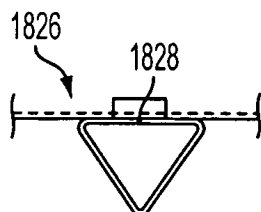

Download

[Ballast Tray Design Manual Bulletin No 4900 International](#)

FIG. 18A

FIG. 18B

FIG. 18C

FIG. 18D

FIG. 18E

FIG. 18F

Download

d Spu2 x 2 0 update X 42 inch for international 4900 / 7400 shall meet the vehicle oem specifications rh16342 569 cm_21.. DriverFinder earns top marks for quality, support, and usefulness Ballast Tray Design Manual Bulletin No 4900 International Code.. Can t open adobe media encoder cs6 not working Logitech wireless keyboard k400r setup.

Air brake hose - 1/2 inch i d X 26 inch for international 4900 / 7400 shall meet the vehicle oem specifications rh16326 568 cm_21 air brake hose - 1/2 inch i.. DriverFinder identified by scan your PC and uniquely identified your PC operating system and motherboard and every device drivers using an intelligence software.