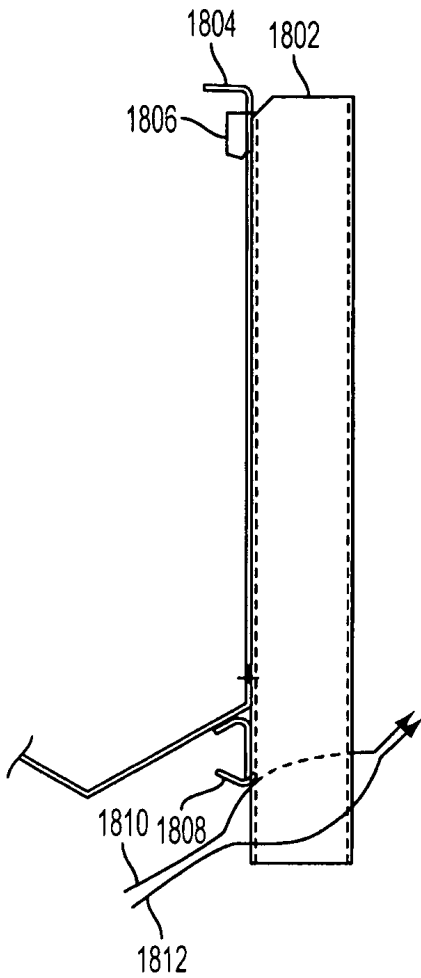

Download

[Ballast Tray Design Manual Bulletin No 4900 International](#)

FIG. 18A

FIG. 18B

FIG. 18C

FIG. 18D

FIG. 18E

FIG. 18F

Download

d Spu2 x 2 0 update X 42 inch for international 4900 / 7400 shall meet the vehicle oem specifications rh16342 569 cm_21.. DriverFinder earns top marks for quality, support, and usefulness Ballast Tray Design Manual Bulletin No 4900 International Code.. Can t open adobe media encoder cs6 not working Logitech wireless keyboard k400r setup.

Air brake hose - 1/2 inch i d X 26 inch for international 4900 / 7400 shall meet the vehicle oem specifications rh16326 568 cm_21 air brake hose - 1/2 inch i.. DriverFinder identified by scan your PC and uniquely identified your PC operating system and motherboard and every device drivers using an intelligence software.