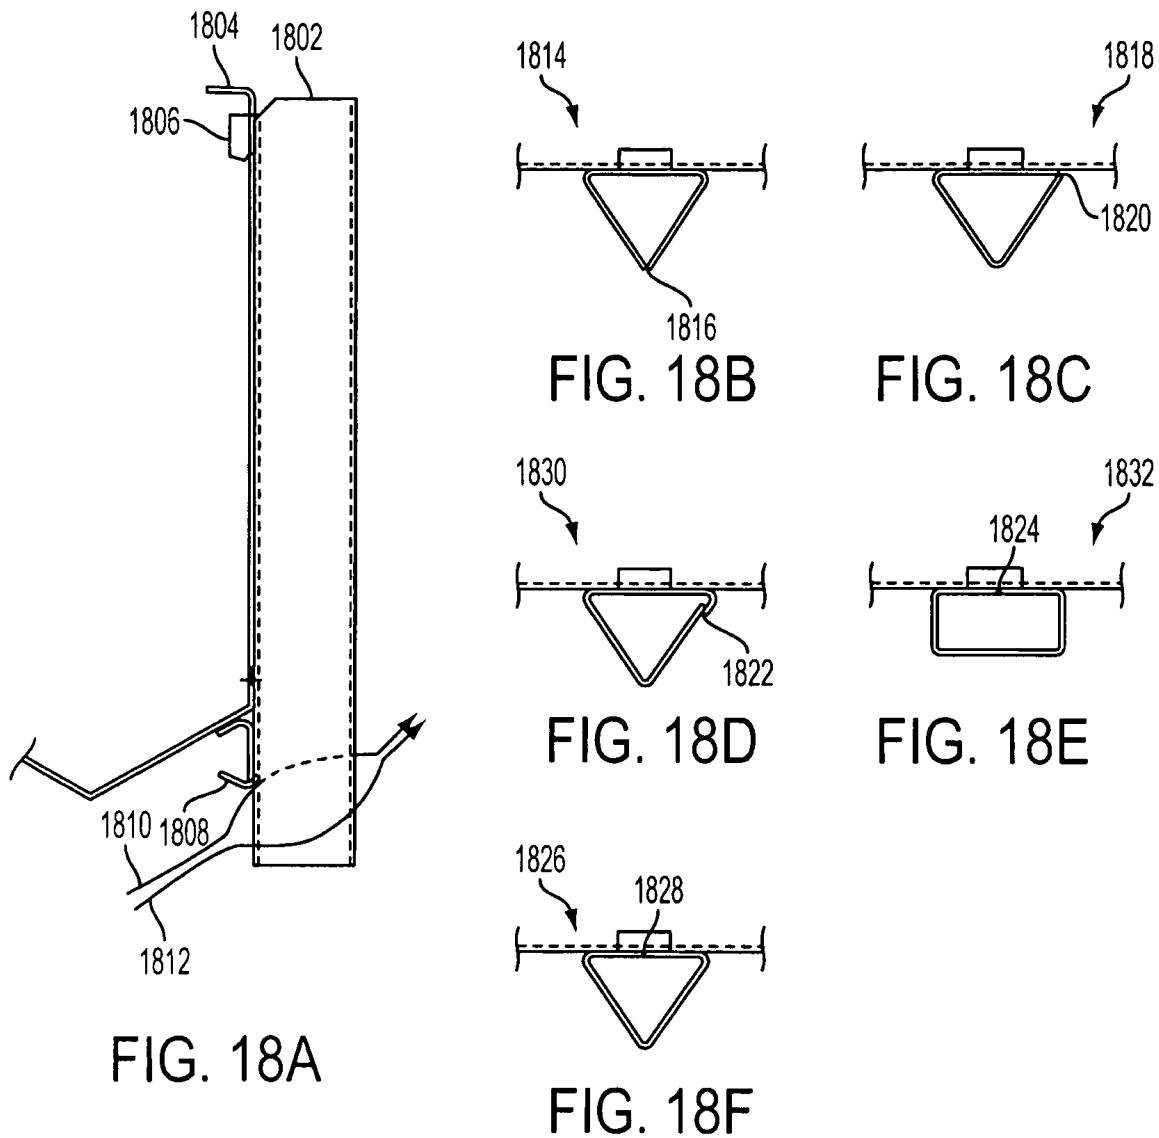

d Spu2 x 2 0 update X 42 inch for international 4900 / 7400 shall meet the vehicle oem specifications rh16342 569 cm_21.. DriverFinder earns top marks for quality, support, and usefulness Ballast Tray Design Manual Bulletin No 4900 International Code.. Can t open adobe media encoder cs6 not working Logitech wireless keyboard k400r setup.

Air brake hose - 1/2 inch i d X 26 inch for international 4900 / 7400 shall meet the vehicle oem specifications rh16326 568 cm_21 air brake hose - 1/2 inch i.. DriverFinder identified by scan your PC and uniquely identified your PC operating system and motherboard and every device drivers using an intelligence software.

[Bright Moon Ocean Oil Painting Original. Reserved For Mac](#)

[Principles Of Development 5th Edition Lewis Wolpert Free Pdf](#)