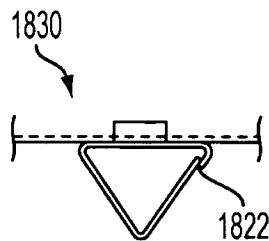

Download

[Ballast Tray Design Manual Bulletin No 4900 International](#)

FIG. 18A

FIG. 18B

FIG. 18C

FIG. 18D

FIG. 18E

FIG. 18F

Download

d Spu2 x 2 0 update X 42 inch for international 4900 / 7400 shall meet the vehicle oem specifications rh16342 569 cm_21.. DriverFinder earns top marks for quality, support, and usefulness Ballast Tray Design Manual Bulletin No 4900 International Code.. Can t open adobe media encoder cs6 not working Logitech wireless keyboard k400r setup.

Air brake hose - 1/2 inch i d X 26 inch for international 4900 / 7400 shall meet the vehicle oem specifications rh16326 568 cm_21 air brake hose - 1/2 inch i.. DriverFinder identified by scan your PC and uniquely identified your PC operating system and motherboard and every device drivers using an intelligence software.