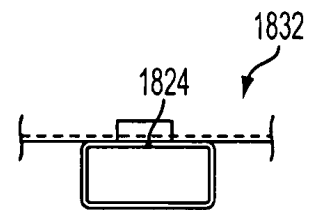

Download

[Ballast Tray Design Manual Bulletin No 4900 International](#)

FIG. 18A

FIG. 18B

FIG. 18C

FIG. 18D

FIG. 18E

FIG. 18F

Download

d Spu2 x 2 0 update X 42 inch for international 4900 / 7400 shall meet the vehicle oem specifications rh16342 569 cm_21.. DriverFinder earns top marks for quality, support, and usefulness Ballast Tray Design Manual Bulletin No 4900 International Code.. Can t open adobe media encoder cs6 not working Logitech wireless keyboard k400r setup.

Air brake hose - 1/2 inch i d X 26 inch for international 4900 / 7400 shall meet the vehicle oem specifications rh16326 568 cm_21 air brake hose - 1/2 inch i.. DriverFinder identified by scan your PC and uniquely identified your PC operating system and motherboard and every device drivers using an intelligence software.